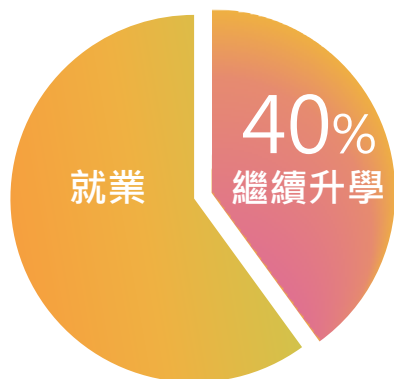

VTC

VTC學生舍堂
青衣/薄扶林

https://halls.vtc.edu.hk/360/vtc_360.html

The advertisement is titled "全人發展" (All-round Development) in a large white font on a pink and blue gradient background. It features two main images: a group of students posing with a solar-powered car and a group of students in blue and white tracksuits celebrating. A pink banner at the top right of the solar car image reads "世界太陽能車挑戰賽2019 Cruiser Class 季軍" (World Solar Car Challenge 2019 Cruiser Class 3rd Place). A pink banner at the bottom right of the students' image reads "世界技能大賽2019" (World Skills Competition 2019).

全人發展

世界太陽能車挑戰賽2019 Cruiser Class 季軍

世界技能大賽2019

升學就業 靈活貫通

高級文憑畢業生出路

2019年

約3,000名

高級文憑畢業生